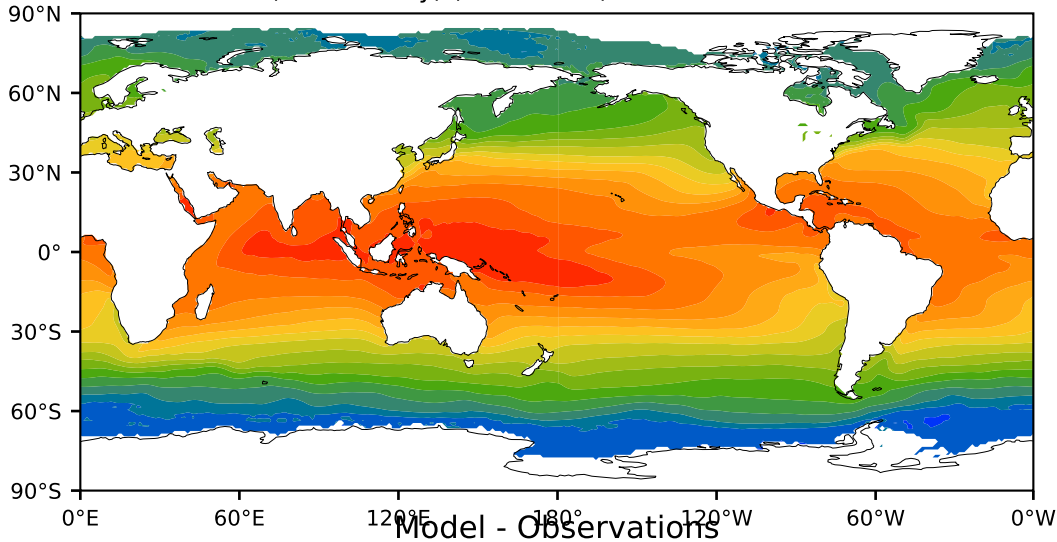

HadISST/OI.v2 (Present Day) (1999-2016)

C

Max 29.79
Mean 18.76
Min -1.68