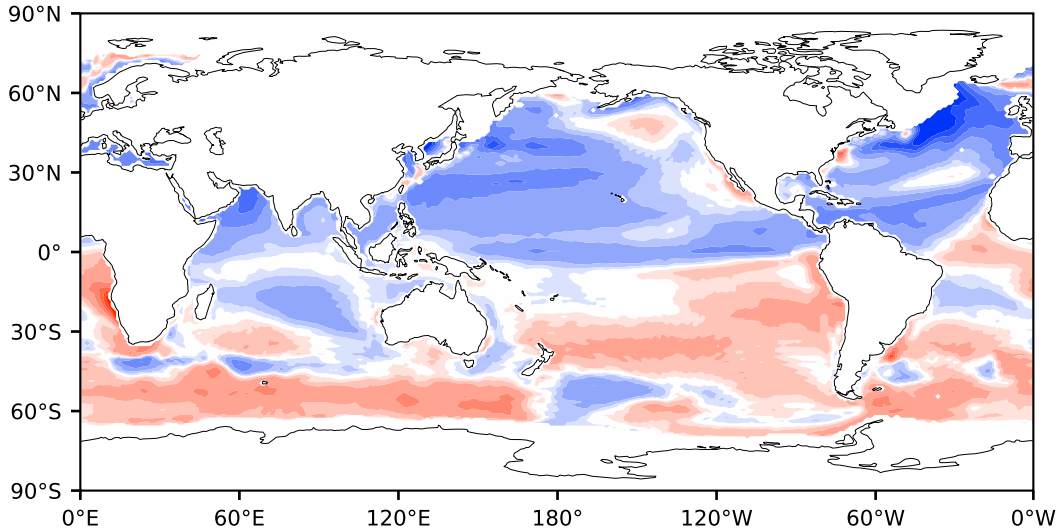

# Model - Observations

Max 7.04  
Mean -0.36  
Min -9.14

RMSE 1.29  
CORR 0.99