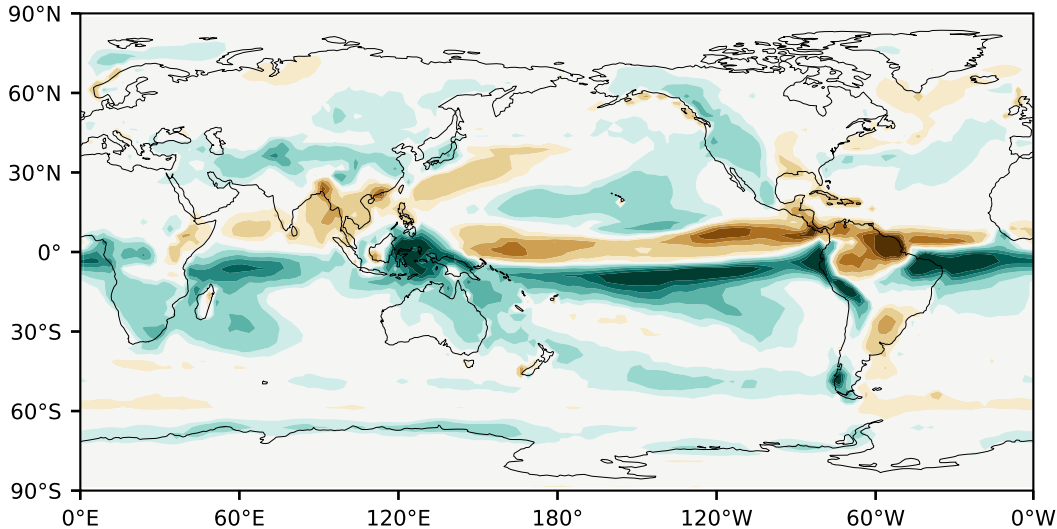

Model - Observations

Max 12.16
Mean 0.39
Min -9.91

RMSE 1.52
CORR 0.79