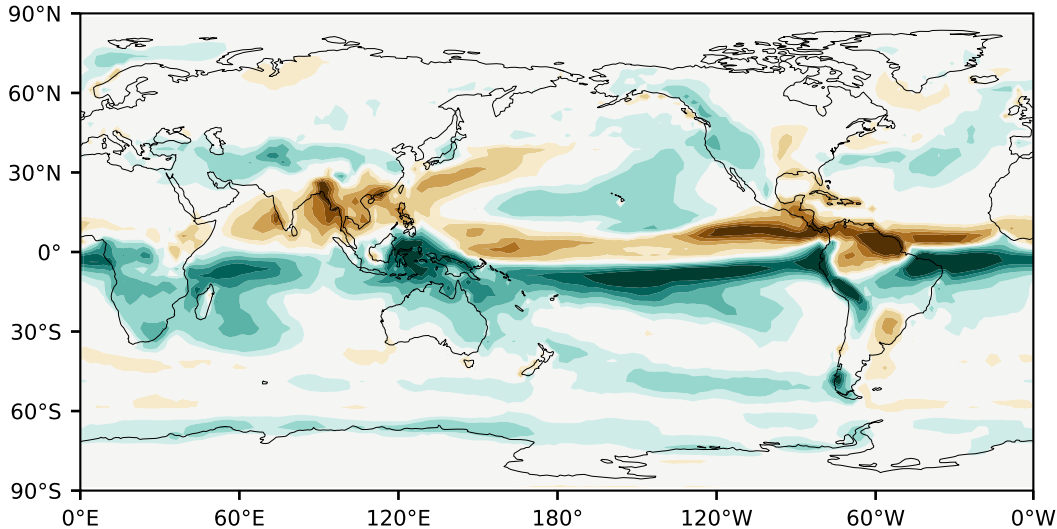

Model - Observations

Max 12.84
Mean 0.41
Min -9.64

RMSE 1.72
CORR 0.72