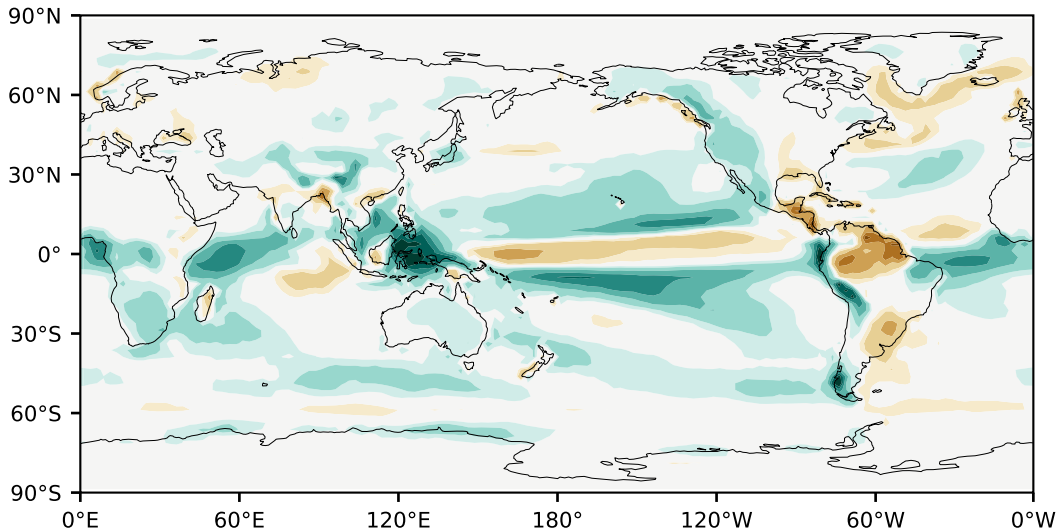

Model - Observations

Max 6.88
Mean 0.40
Min -5.27

RMSE 1.12
CORR 0.87