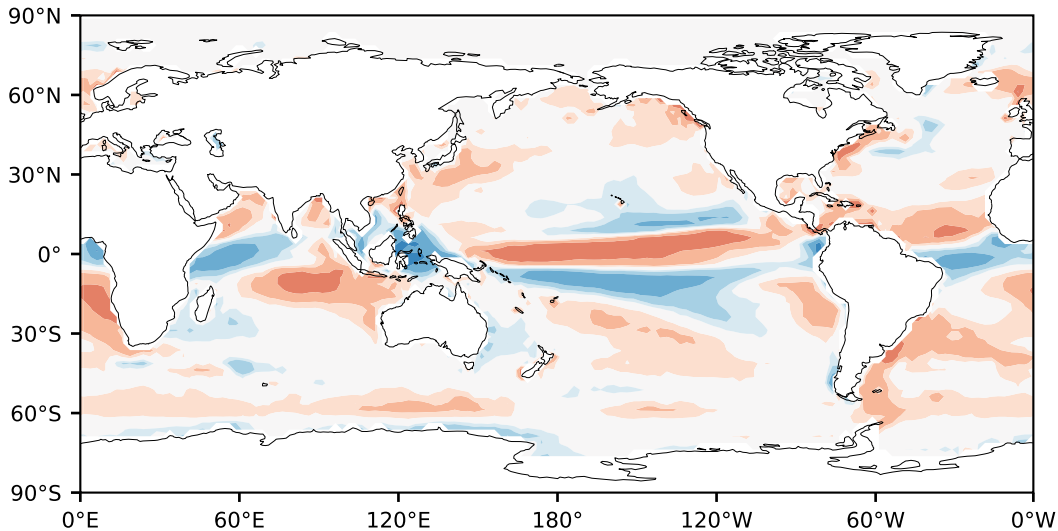

Model - Observations

Max 5.96
Mean -0.18
Min -4.73

RMSE 1.09
CORR 0.89