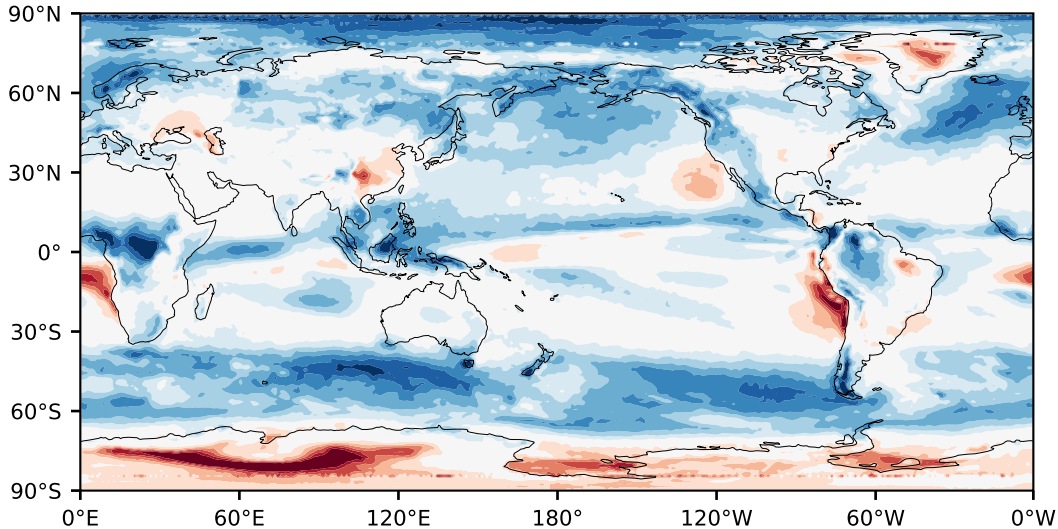

# Model - Observations

Max 47.77  
Mean 6.85  
Min -48.75

RMSE 11.35  
CORR 0.89