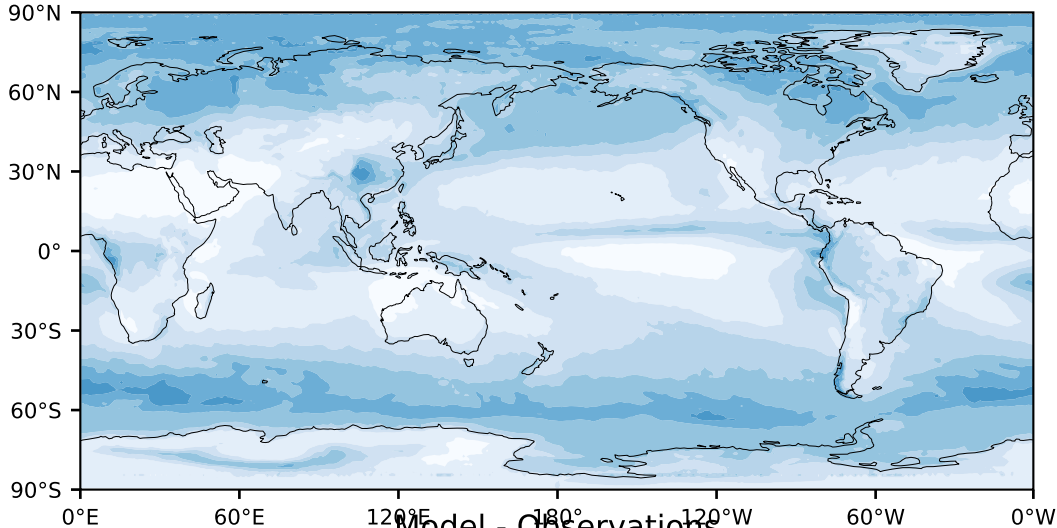

MODIS Simulator (None)

%

Max 75.46  
Mean 23.87  
Min 0.18

Model - Observations

95.0  
85.0  
75.0  
65.0  
55.0  
45.0  
35.0  
25.0  
15.0  
5.0