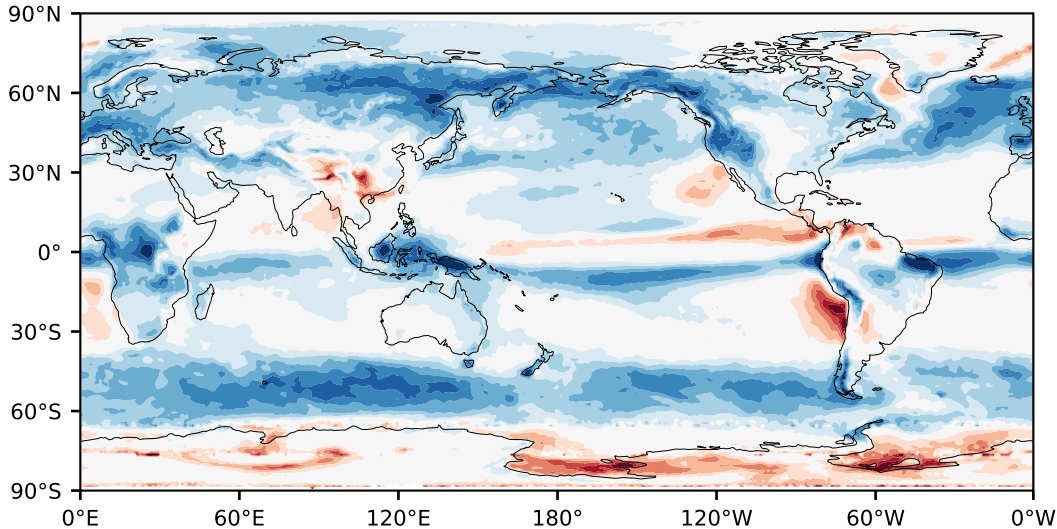

Model - Observations

Max 49.38
Mean 6.92
Min -79.52

RMSE 11.48
CORR 0.88