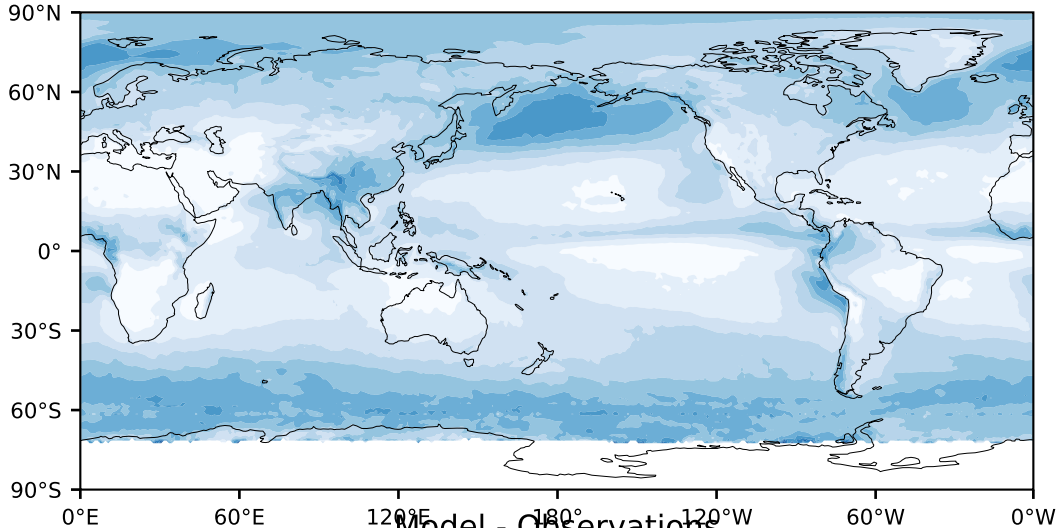

MODIS Simulator (None)

%

Max 100.00
Mean 23.40
Min 0.00

Model - Observations