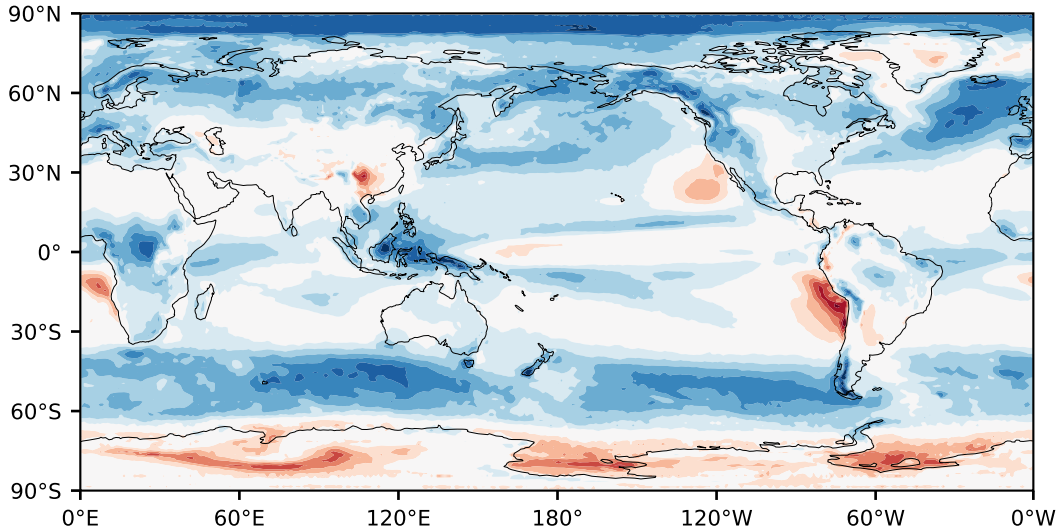

Model - Observations

Max 41.89
Mean 7.00
Min -41.14

RMSE 10.51
CORR 0.91