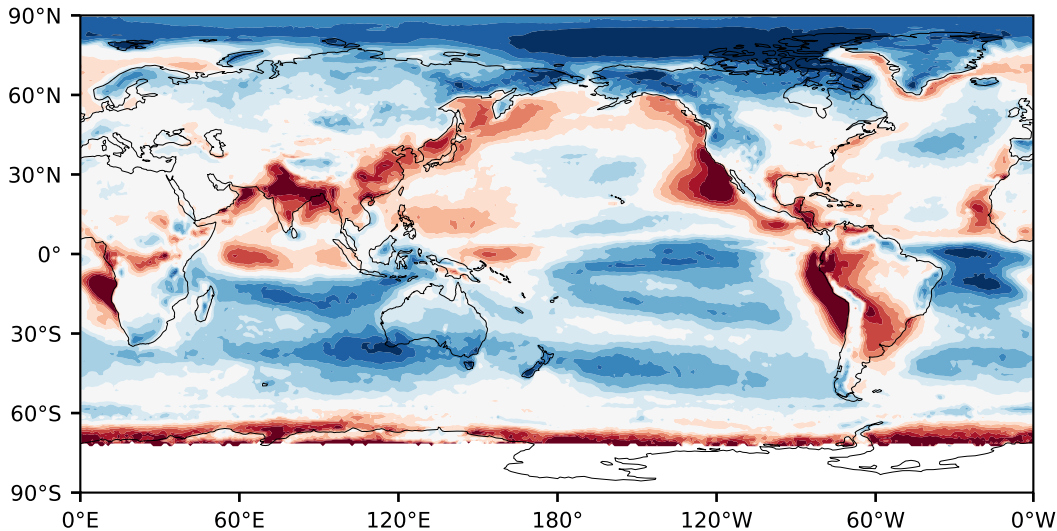

# Model - Observations

Max 57.66  
Mean 3.11  
Min -90.72

RMSE 14.30  
CORR 0.82