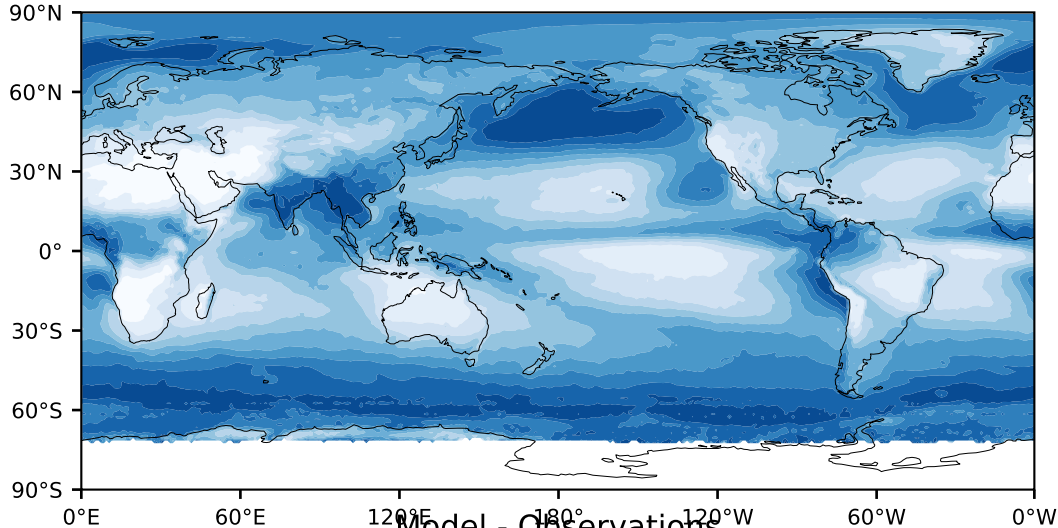

MODIS Simulator (None)

%

Max 100.00
Mean 47.81
Min 0.00

Model - Observations