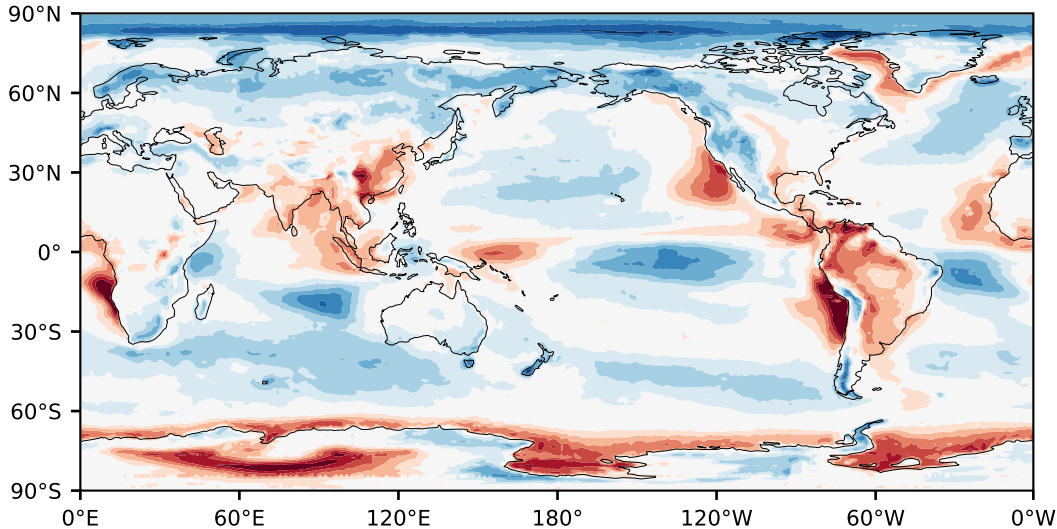

Model - Observations

Max 43.36
Mean 1.89
Min -64.32

RMSE 9.52
CORR 0.89