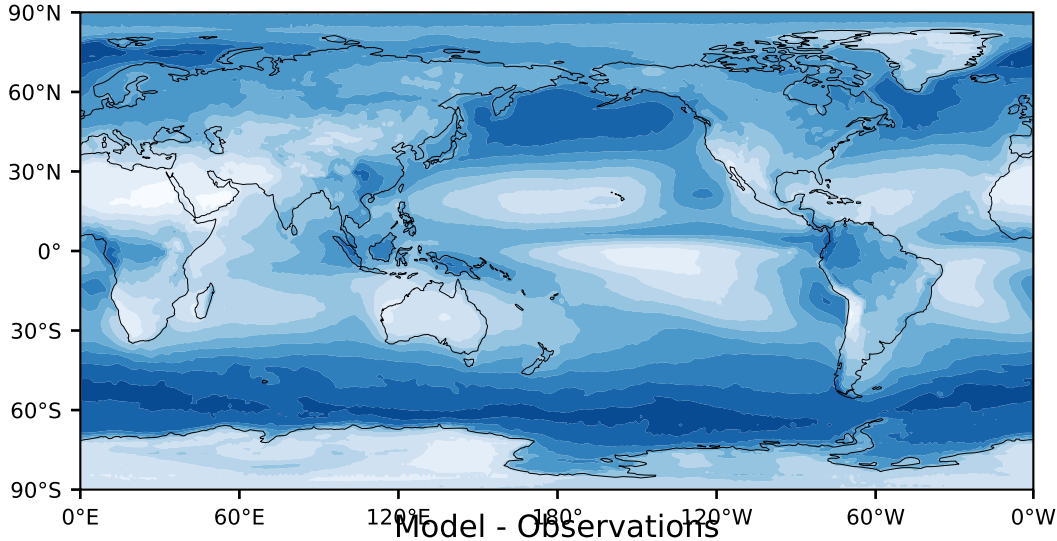

MODIS Simulator (None)

%

Max 90.88
Mean 48.13
Min 2.20

Model - Observations