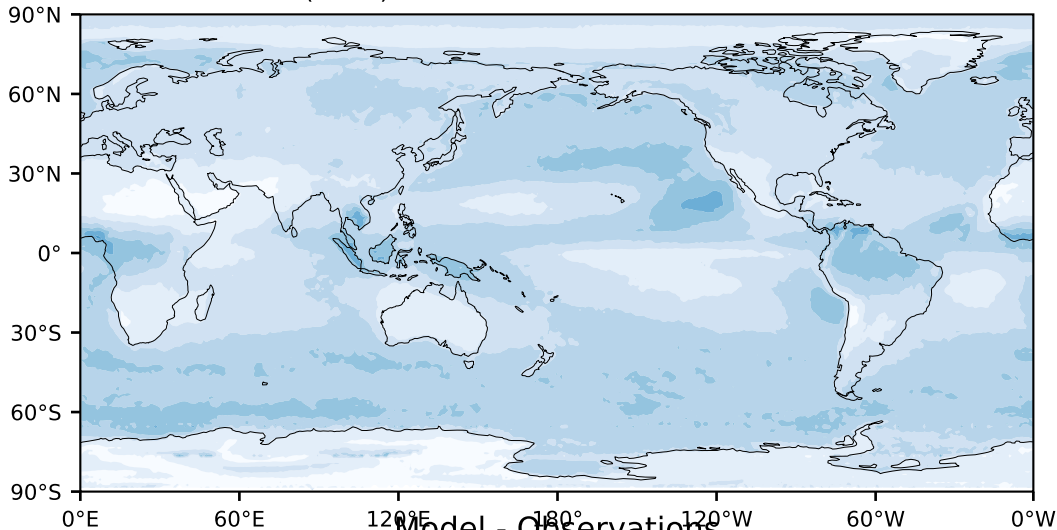

MODIS Simulator (None)

%

Max 60.49  
Mean 24.07  
Min 0.00

Model - Observations

95.0  
85.0  
75.0  
65.0  
55.0  
45.0  
35.0  
25.0  
15.0  
5.0