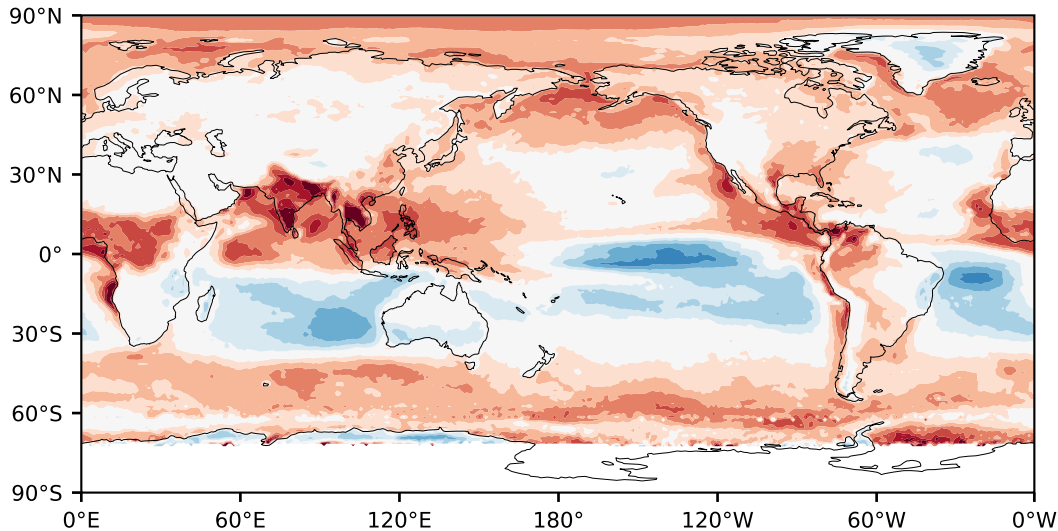

Model - Observations

Max 24.40
Mean -5.19
Min -83.83

RMSE 10.90
CORR 0.51