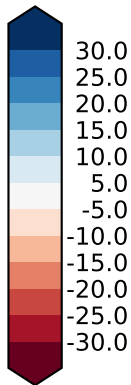

Model - Observations

Max 22.44
Mean -5.10
Min -41.63

RMSE 8.84
CORR 0.58