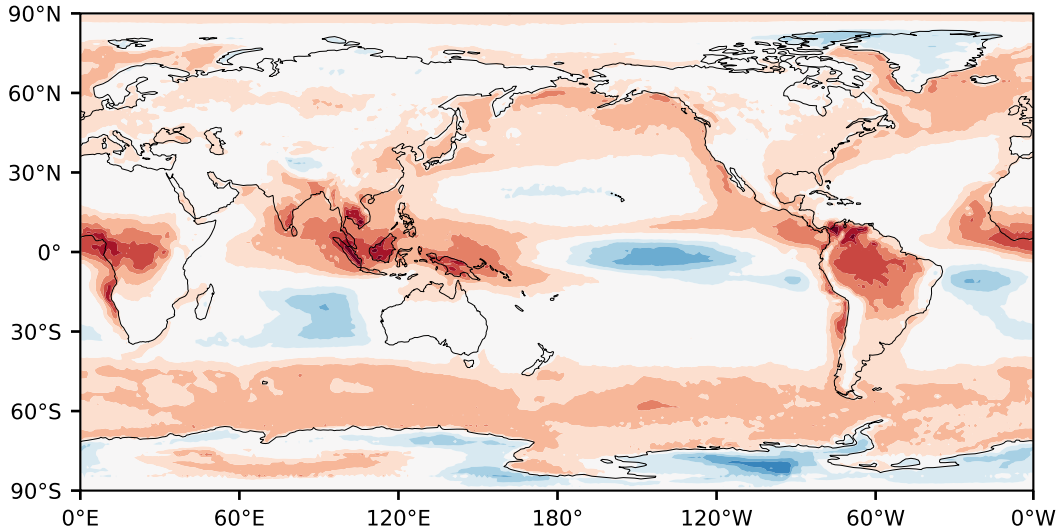

Model - Observations

Max 22.44
Mean -5.10
Min -41.63

RMSE 8.84
CORR 0.58