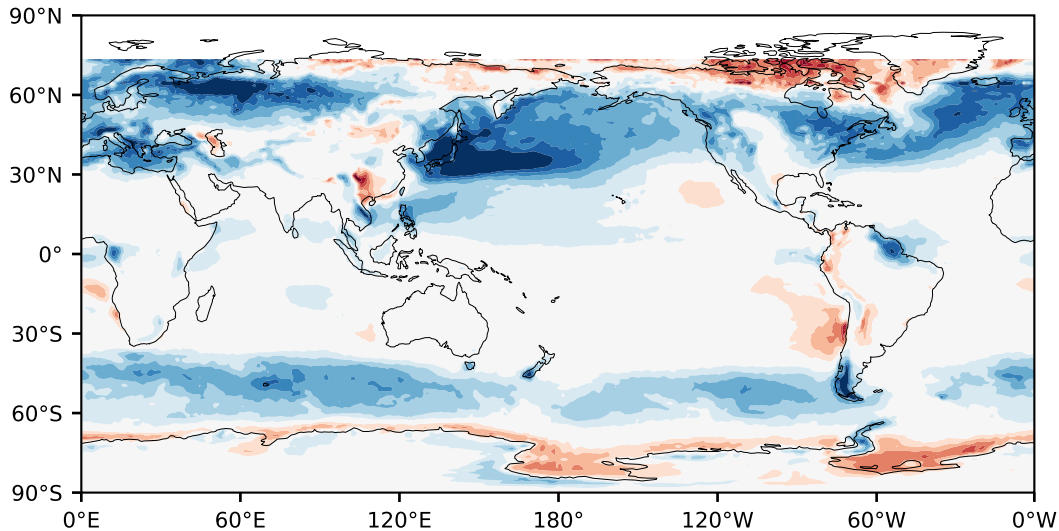

Model - Observations

Max 63.37
Mean 5.25
Min -44.20

RMSE 10.46
CORR 0.85