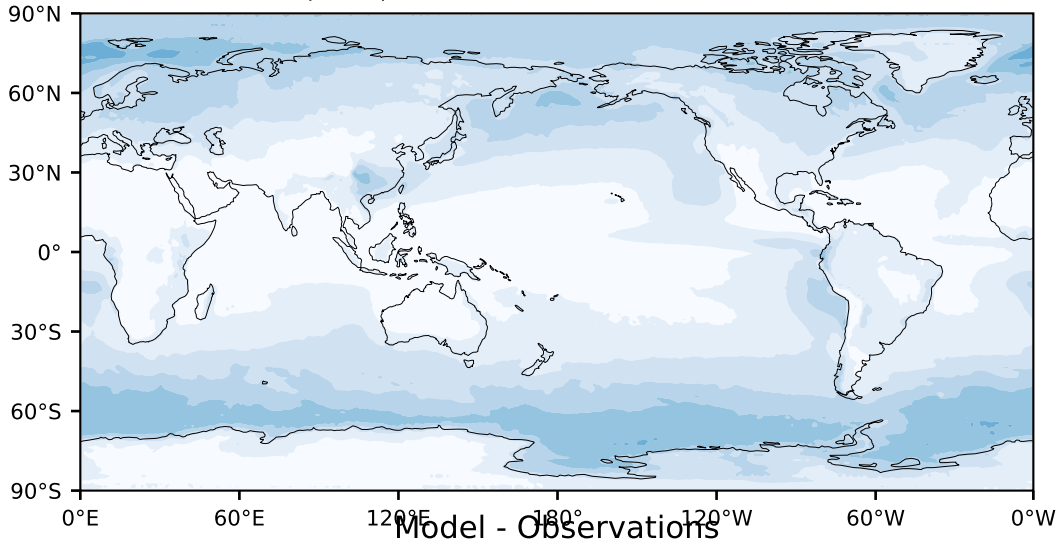

MODIS Simulator (None)

%

Max 55.45
Mean 12.93
Min 0.04

Model - Observations