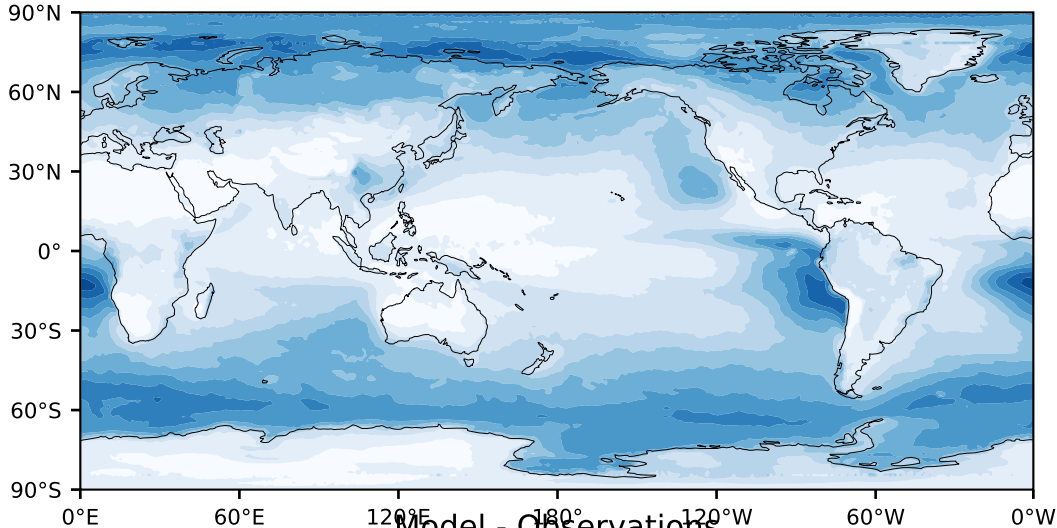

MODIS Simulator (None)

%

Max 89.98
Mean 27.82
Min 0.07

Model - Observations

95.0
85.0
75.0
65.0
55.0
45.0
35.0
25.0
15.0
5.0