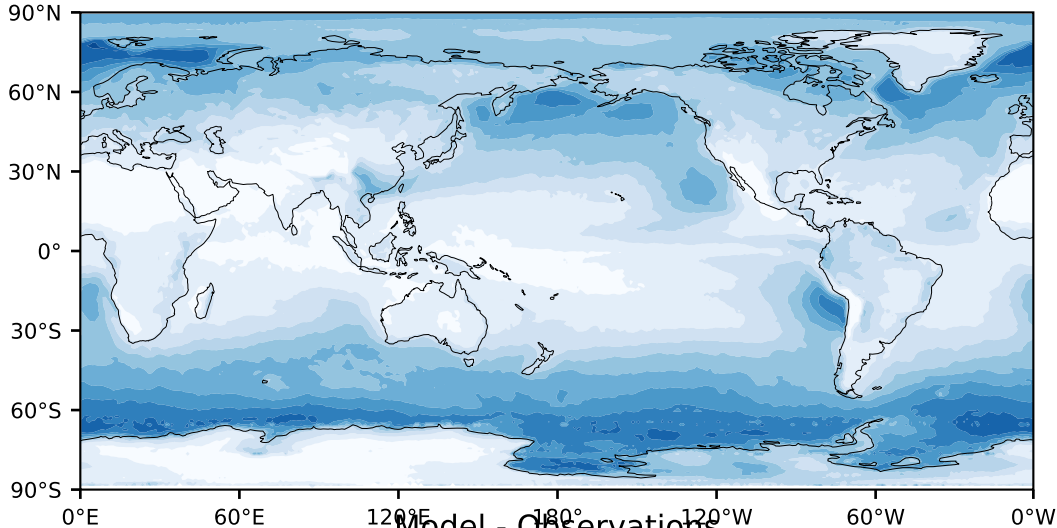

MODIS Simulator (None)

%

Max 89.20  
Mean 25.84  
Min 0.00

Model - Observations