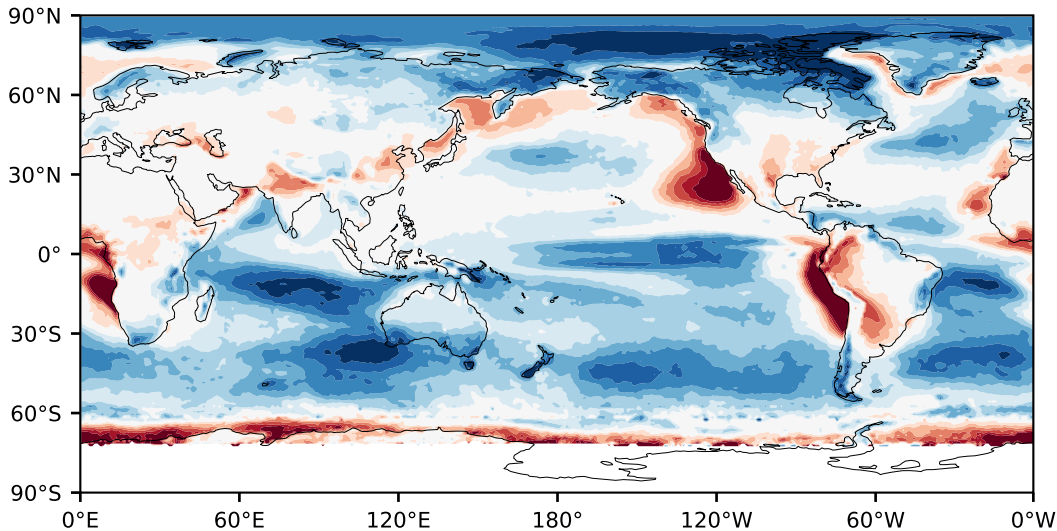

Model - Observations

Max 55.29
Mean 6.84
Min -97.31

RMSE 14.58
CORR 0.81