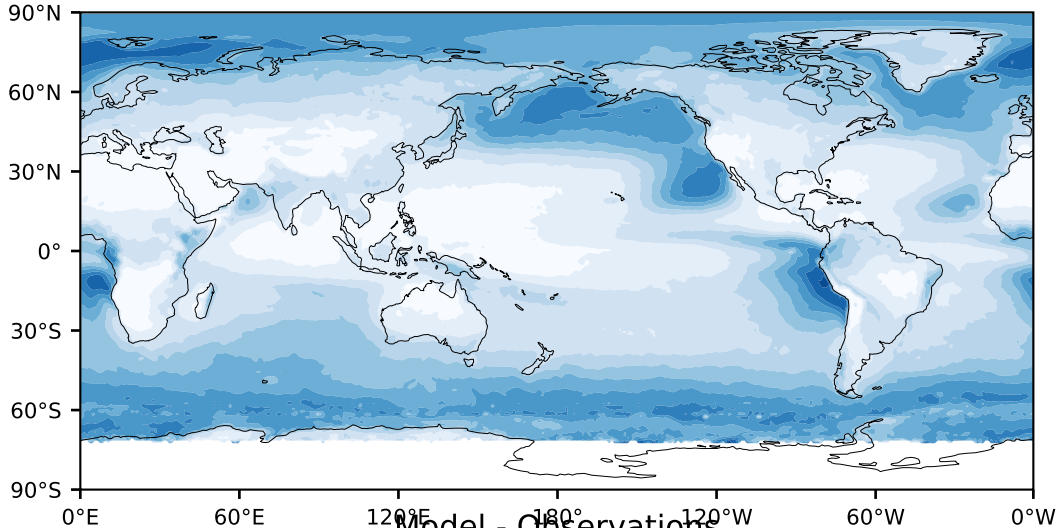

MODIS Simulator (None)

%

Max 100.00
Mean 26.54
Min 0.00

Model - Observations

95.0
85.0
75.0
65.0
55.0
45.0
35.0
25.0
15.0
5.0