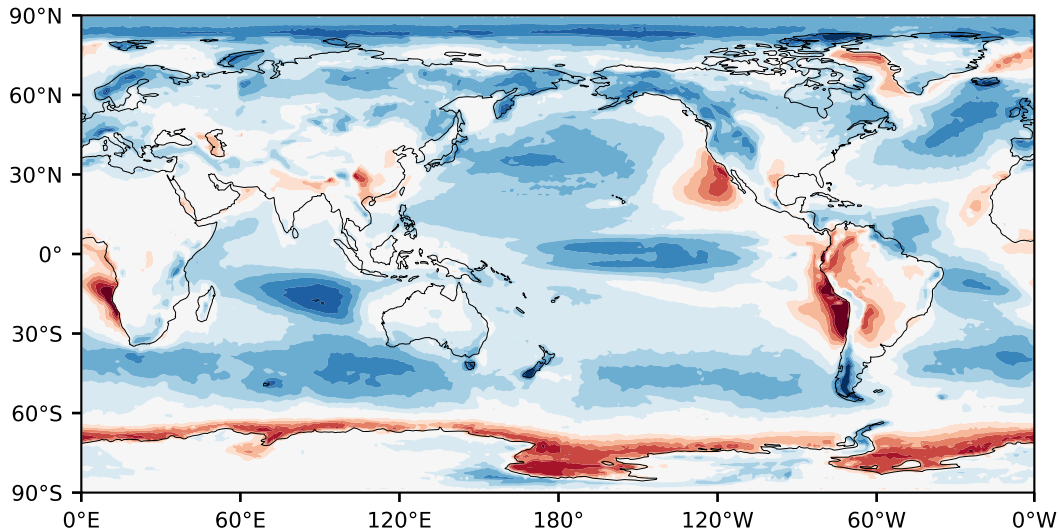

Model - Observations

Max 46.77
Mean 6.64
Min -62.02

RMSE 11.31
CORR 0.89