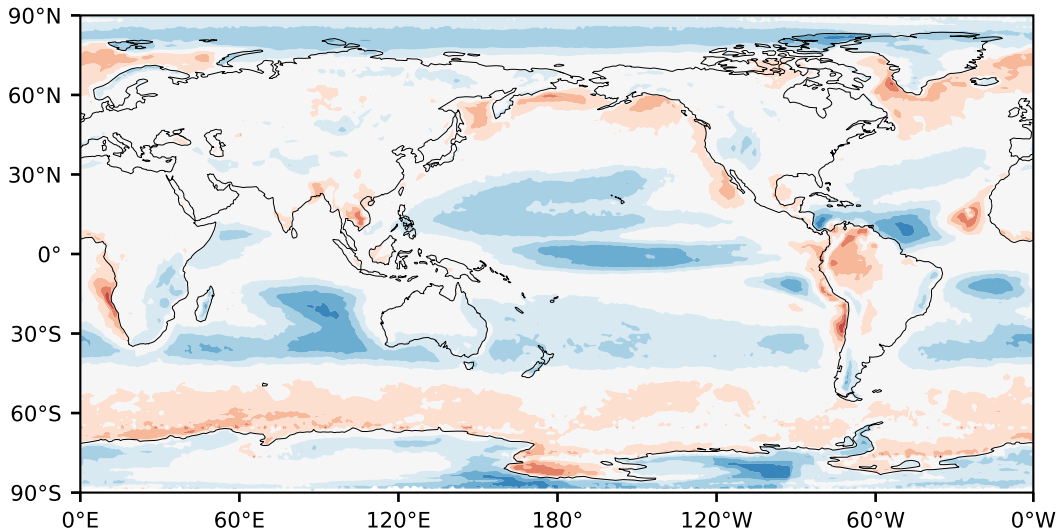

Model - Observations

Max 25.12
Mean 2.26
Min -43.80

RMSE 6.91
CORR 0.71