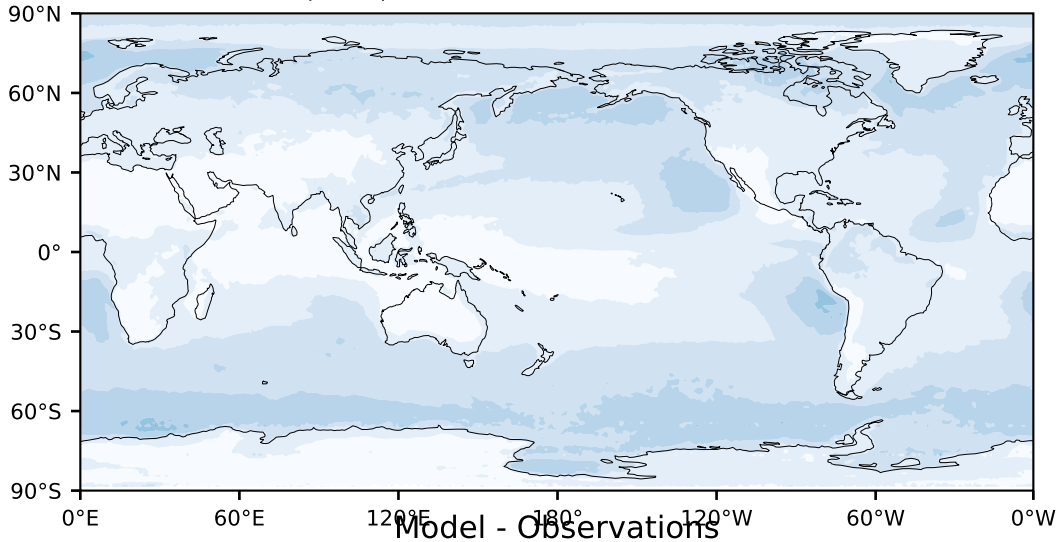

MODIS Simulator (None)

%

Max 59.42
Mean 13.39
Min 0.00

95.0
85.0
75.0
65.0
55.0
45.0
35.0
25.0
15.0
5.0