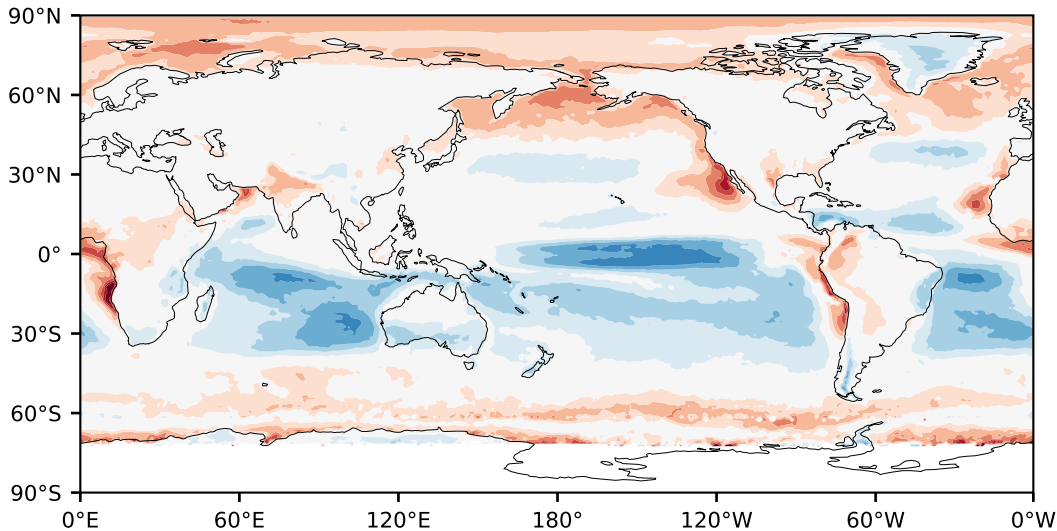

Model - Observations

Max 24.23
Mean 1.28
Min -86.41

RMSE 7.92
CORR 0.67