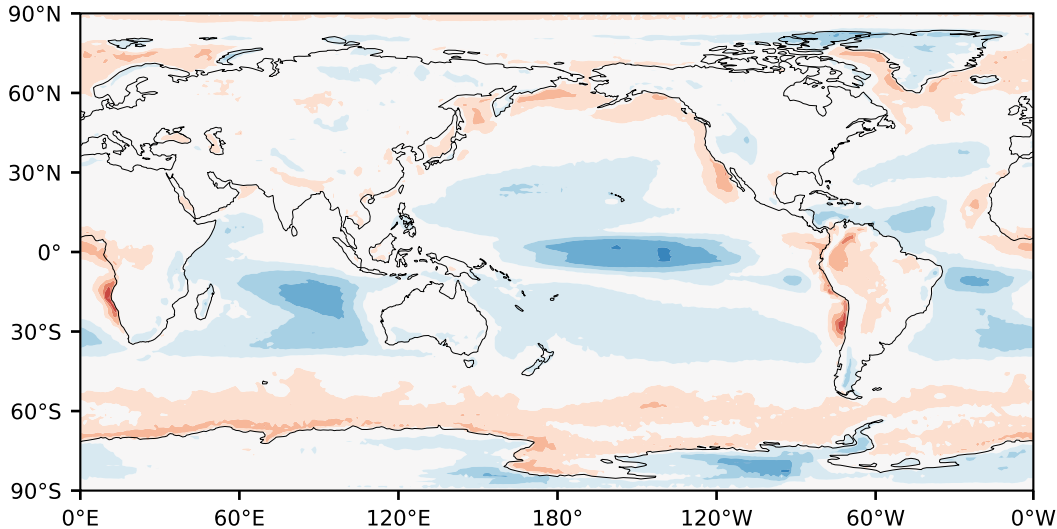

# Model - Observations

Max 21.24  
Mean 1.64  
Min -25.67

RMSE 6.10  
CORR 0.75