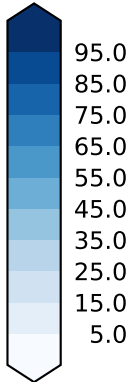

MODIS Simulator (None)

%

Max 39.47
Mean 14.24
Min 0.15

Model - Observations