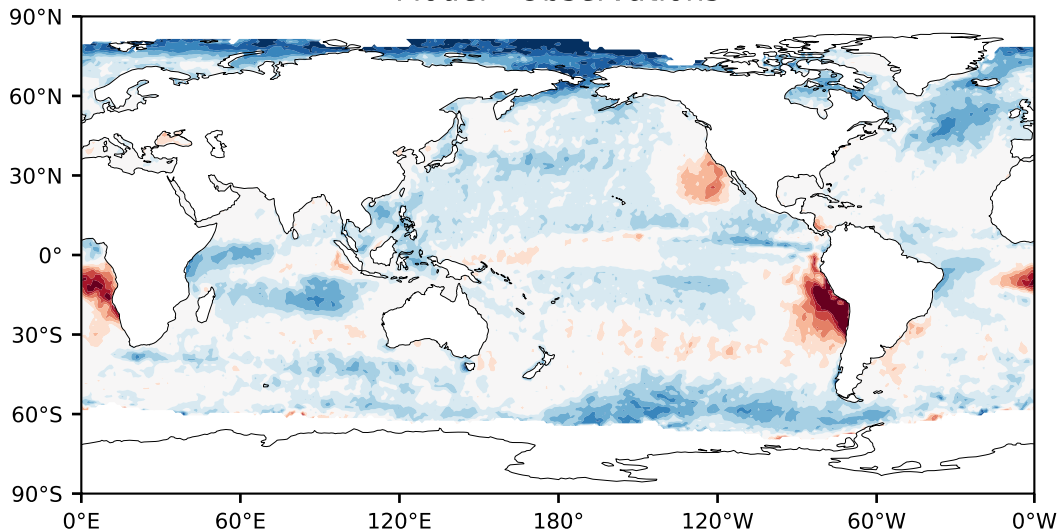

Model - Observations

Max 53.77
Mean 4.22
Min -57.47

RMSE 9.11
CORR 0.81