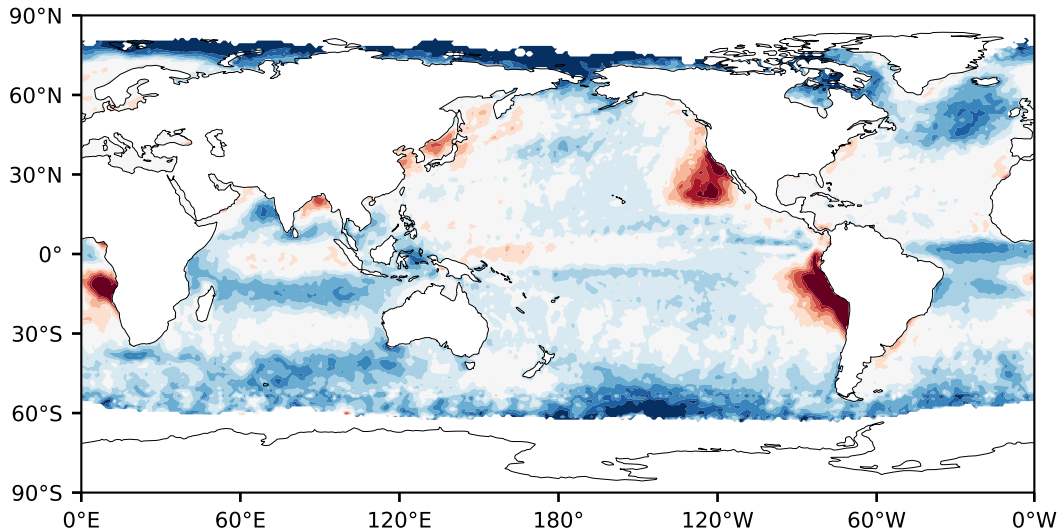

Model - Observations

Max 63.14
Mean 6.02
Min -83.52

RMSE 12.15
CORR 0.73