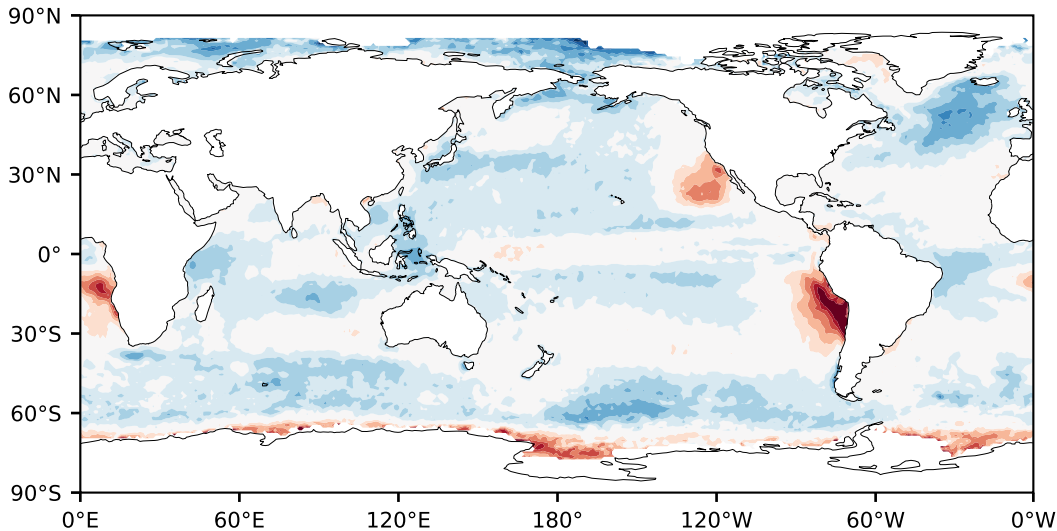

Model - Observations

Max 38.33
Mean 4.08
Min -75.60

RMSE 7.79
CORR 0.87