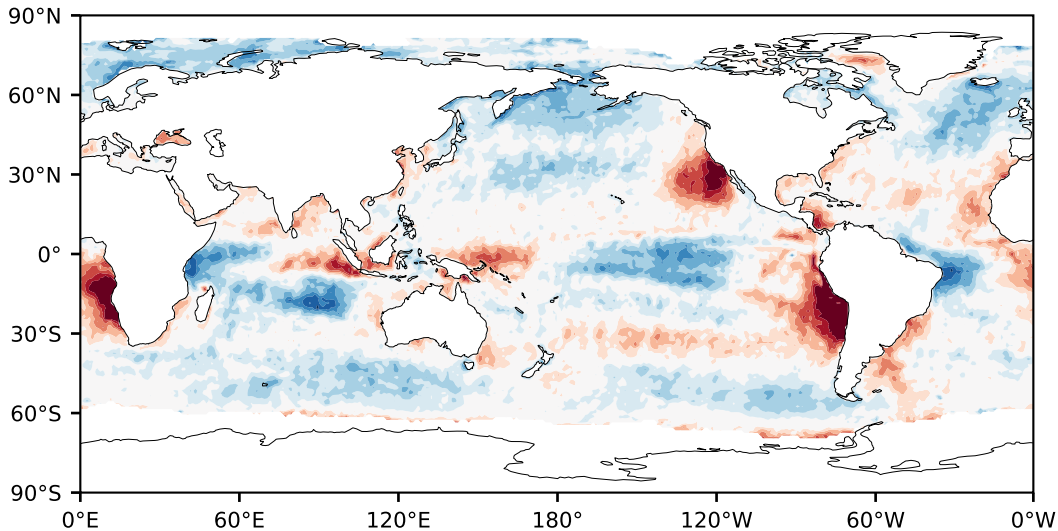

Model - Observations

Max 35.98
Mean 0.64
Min -84.07

RMSE 10.42
CORR 0.87