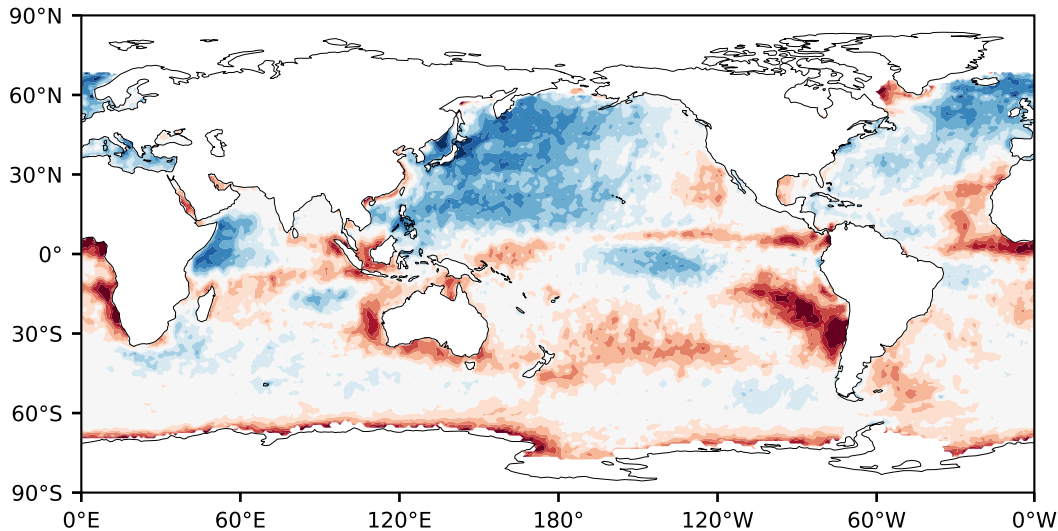

Model - Observations

Max 53.17
Mean -0.55
Min -77.73

RMSE 11.45
CORR 0.85