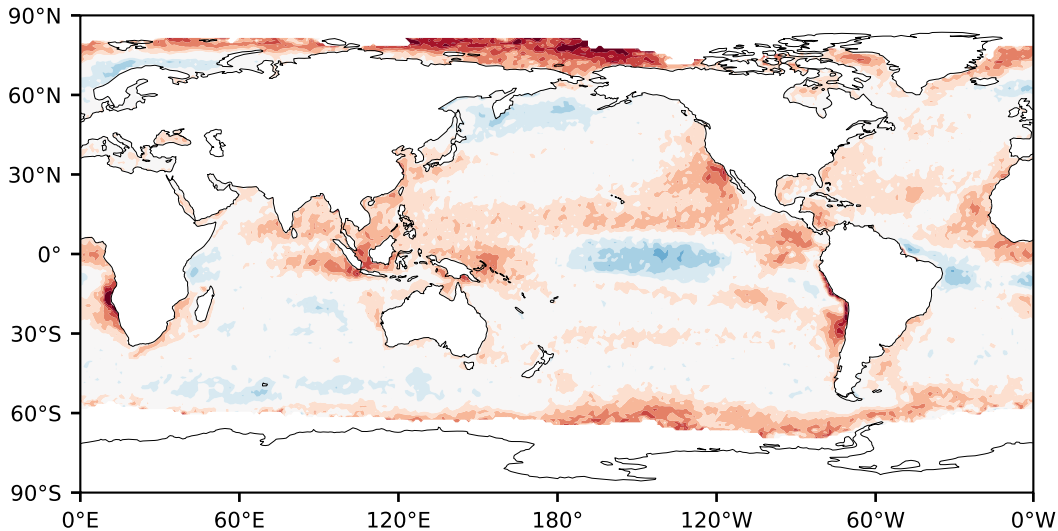

Model - Observations

Max 18.38
Mean -3.58
Min -41.24

RMSE 7.48
CORR 0.74