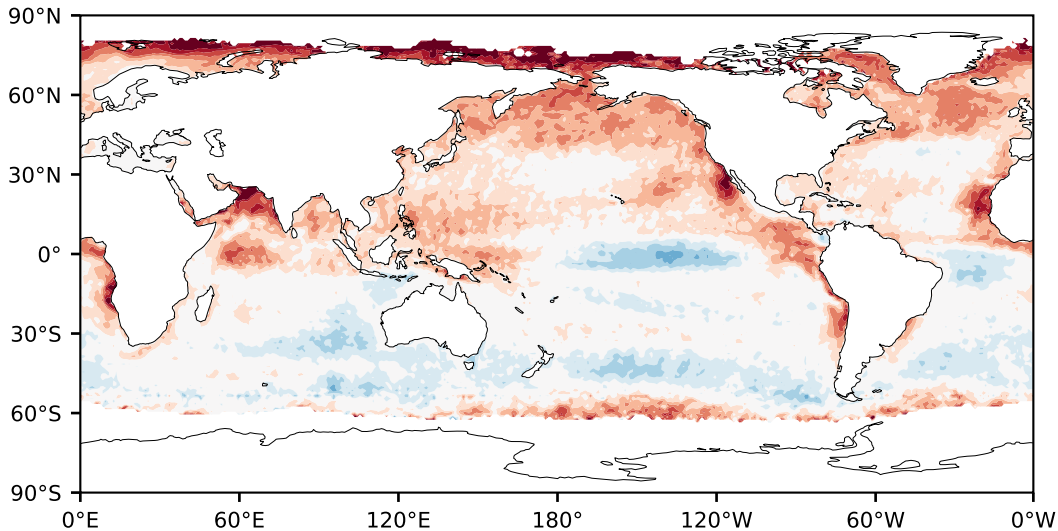

# Model - Observations

Max 25.98  
Mean -3.97  
Min -55.96

RMSE 9.48  
CORR 0.60