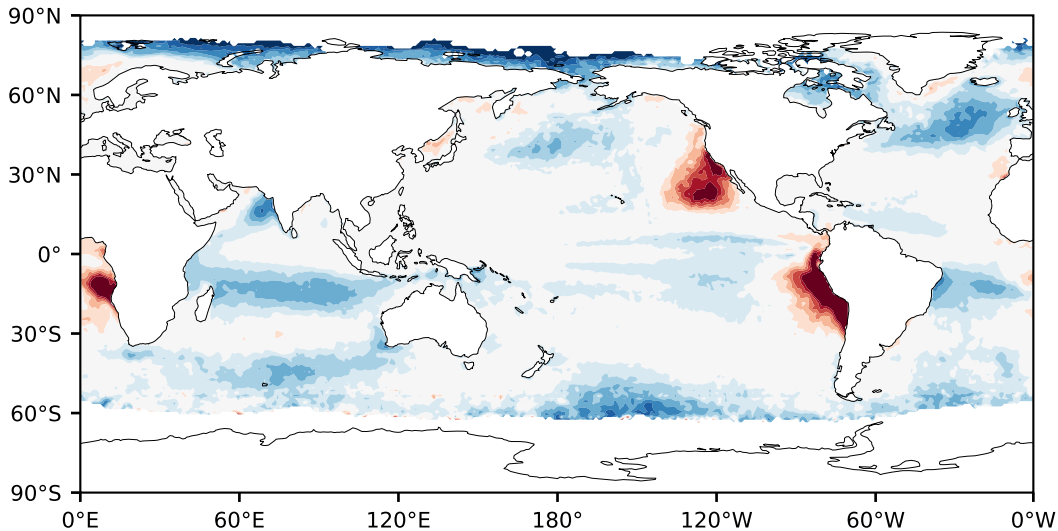

Model - Observations

Max 41.56
Mean 3.45
Min -82.48

RMSE 9.23
CORR 0.59