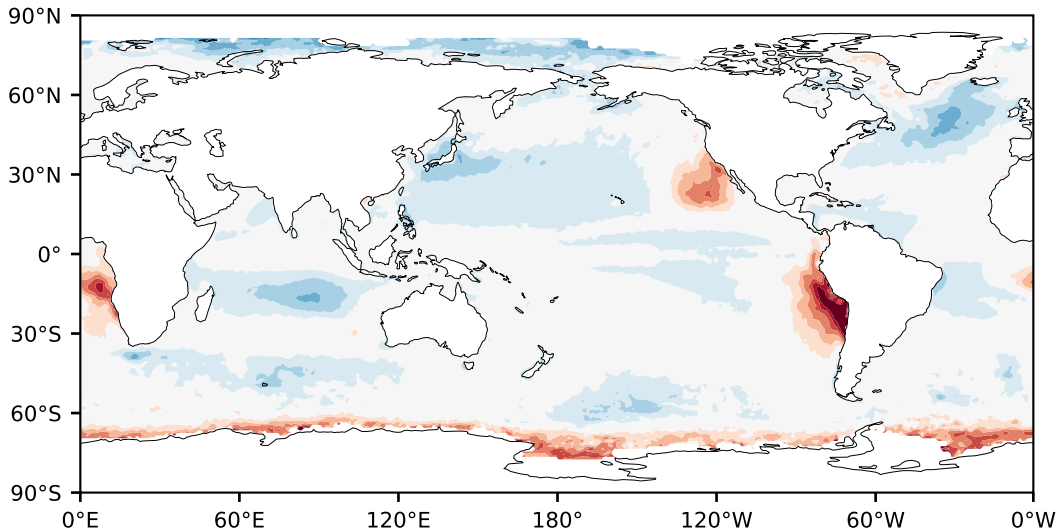

# Model - Observations

Max 25.89  
Mean 2.04  
Min -72.52

RMSE 6.34  
CORR 0.73