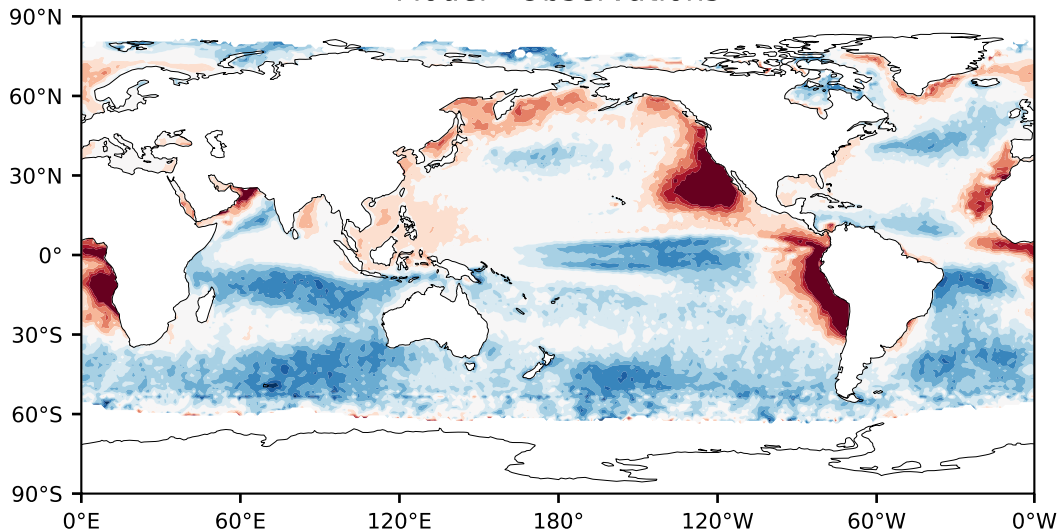

Model - Observations

Max 53.45
Mean 3.04
Min -94.67

RMSE 13.58
CORR 0.73