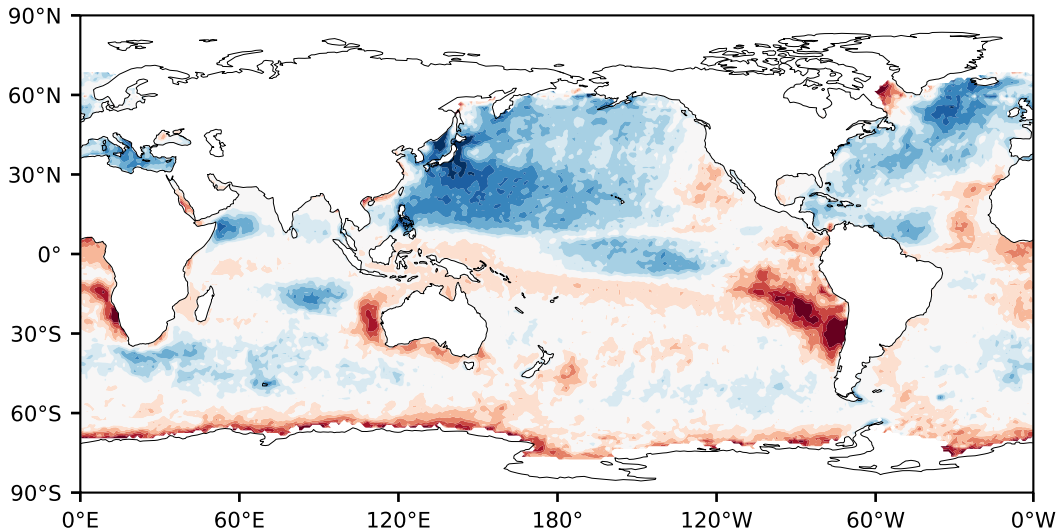

Model - Observations

Max 57.28
Mean 1.64
Min -77.01

RMSE 10.93
CORR 0.79