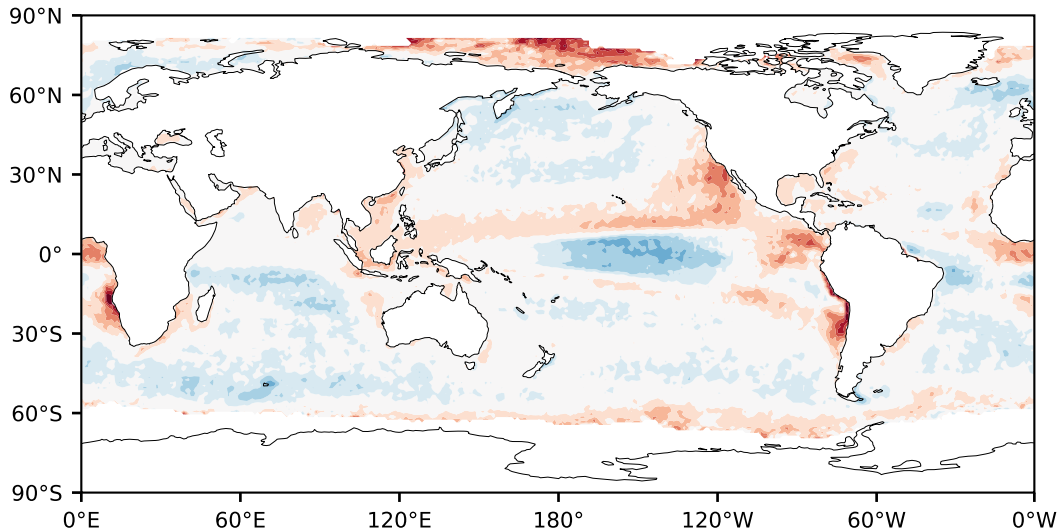

Model - Observations

Max 21.87
Mean -0.06
Min -43.28

RMSE 6.42
CORR 0.82