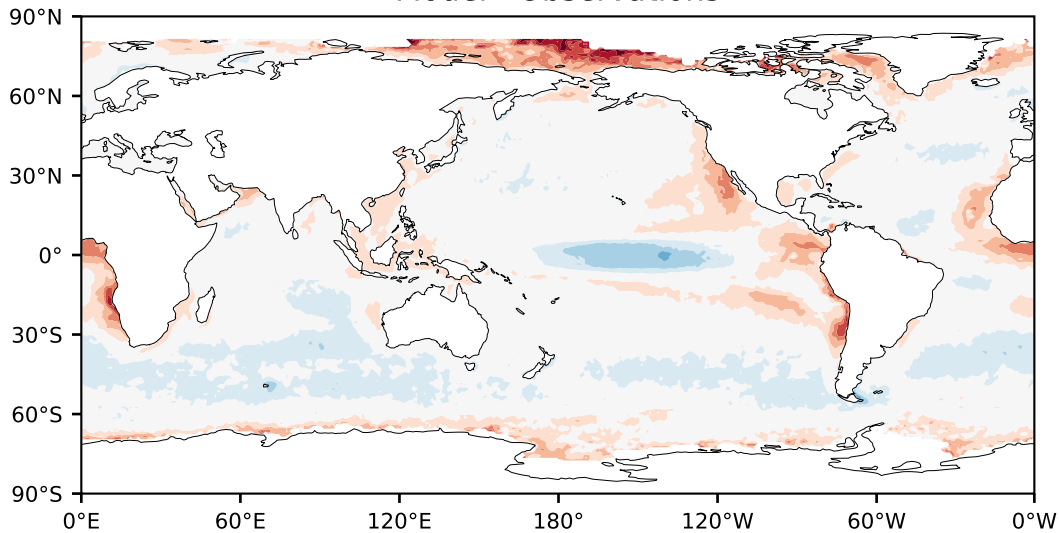

Model - Observations

Max 19.78
Mean -0.39
Min -39.68

RMSE 5.65
CORR 0.81