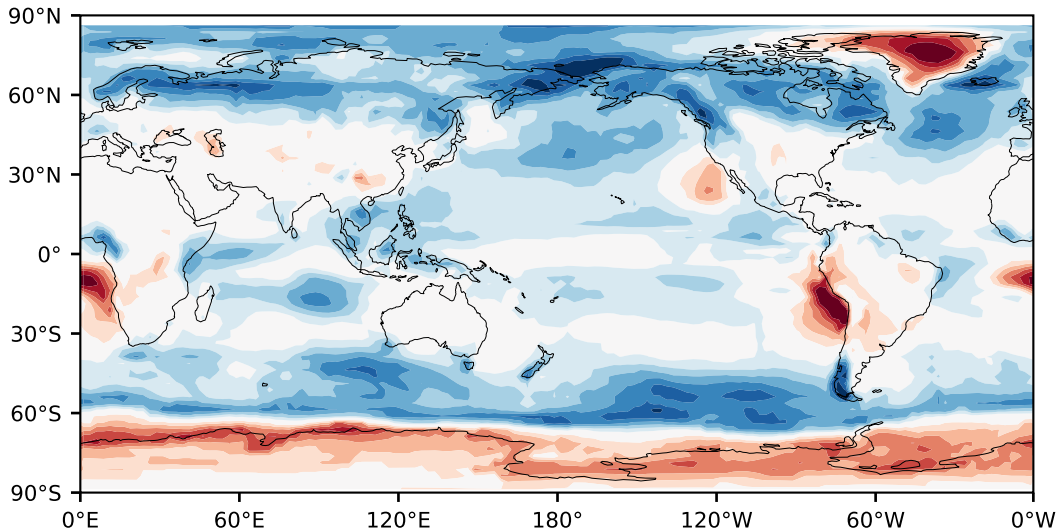

# Model - Observations

Max 41.12  
Mean 5.75  
Min -44.52

RMSE 11.17  
CORR 0.74