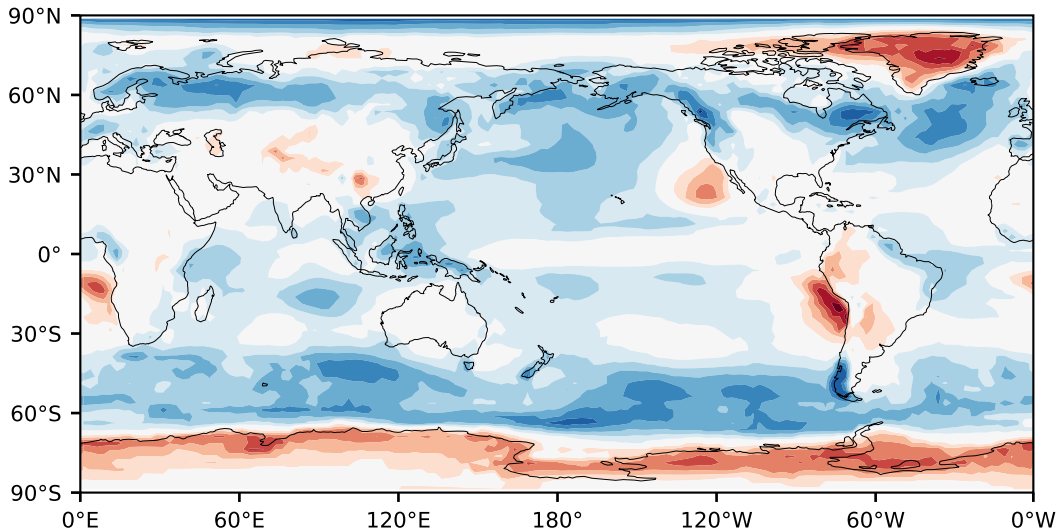

# Model - Observations

Max 36.39  
Mean 5.87  
Min -33.51

RMSE 10.05  
CORR 0.80