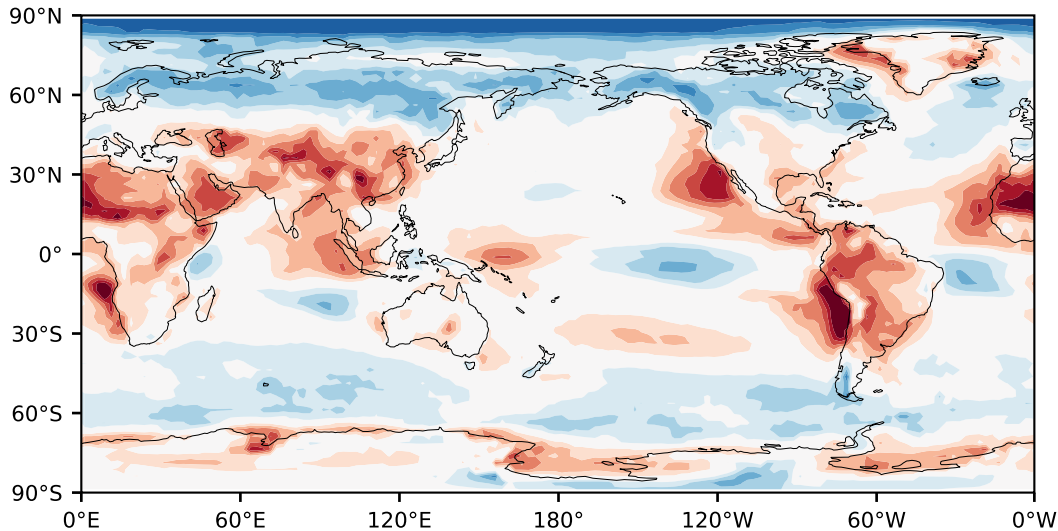

Model - Observations

Max 29.89
Mean -2.10
Min -57.41

RMSE 9.94
CORR 0.89