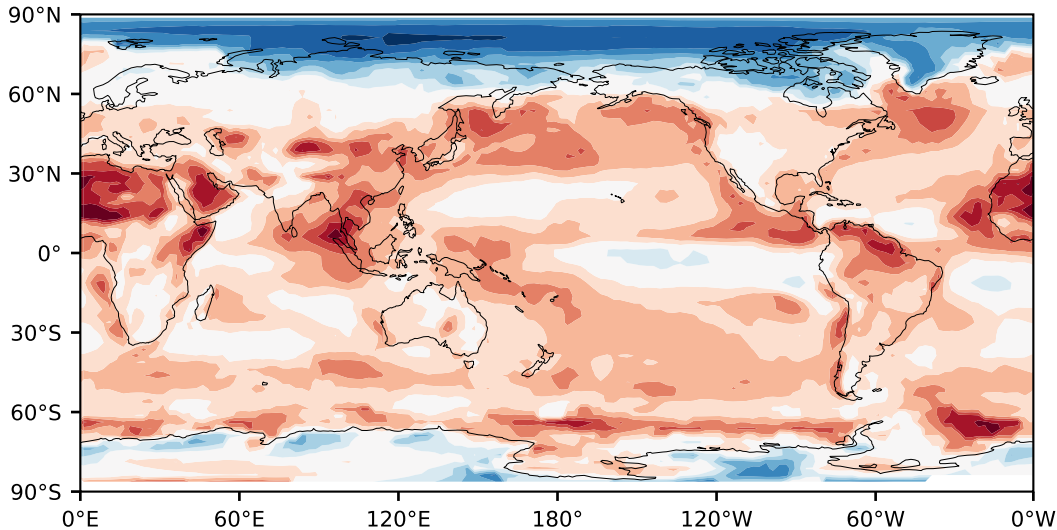

Model - Observations

Max 31.93
Mean -8.39
Min -39.48

RMSE 12.16
CORR 0.64