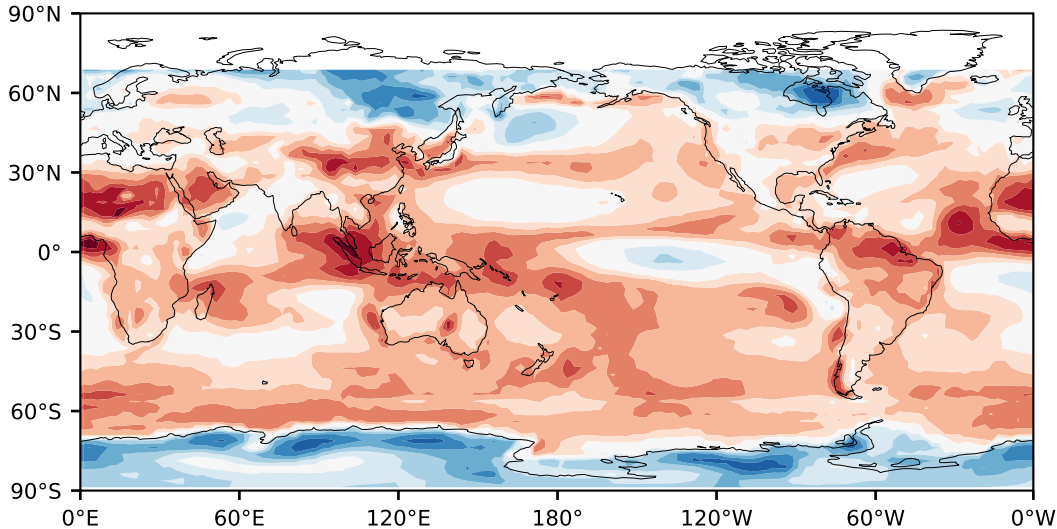

# Model - Observations

Max 31.70  
Mean -8.43  
Min -35.41

RMSE 12.64  
CORR 0.57