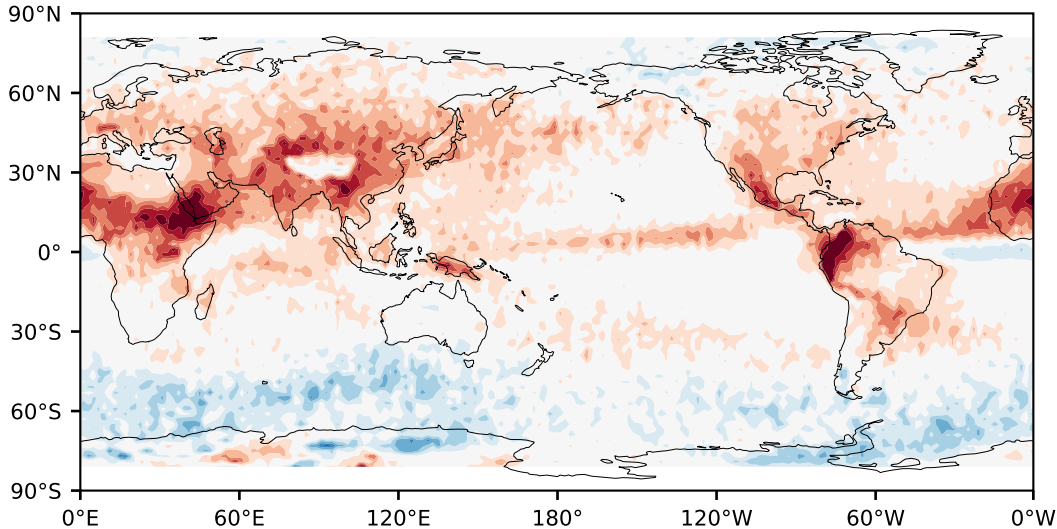

Model - Observations

Max 27.15
Mean -4.67
Min -56.60

RMSE 9.38
CORR 0.74