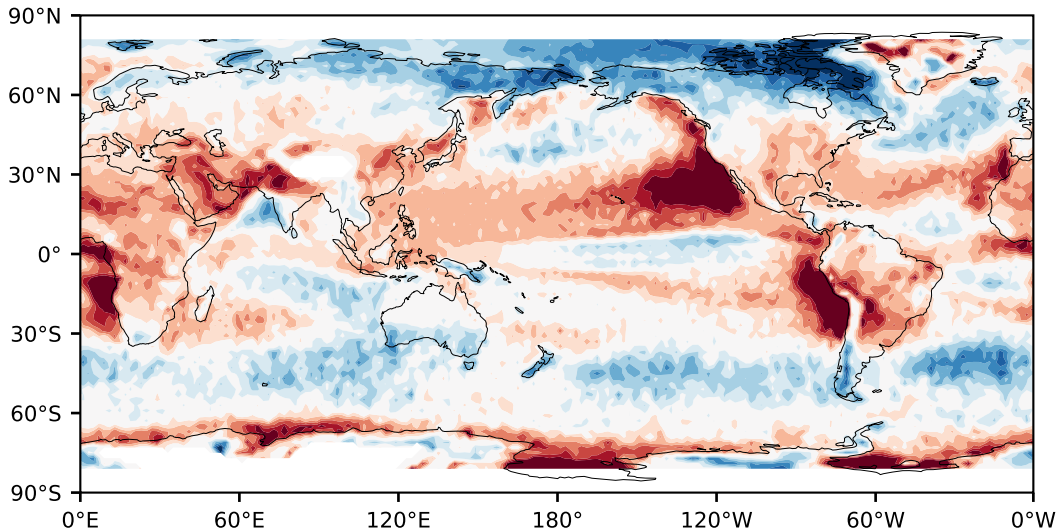

Model - Observations

Max 43.47
Mean -4.17
Min -90.79

RMSE 13.46
CORR 0.84